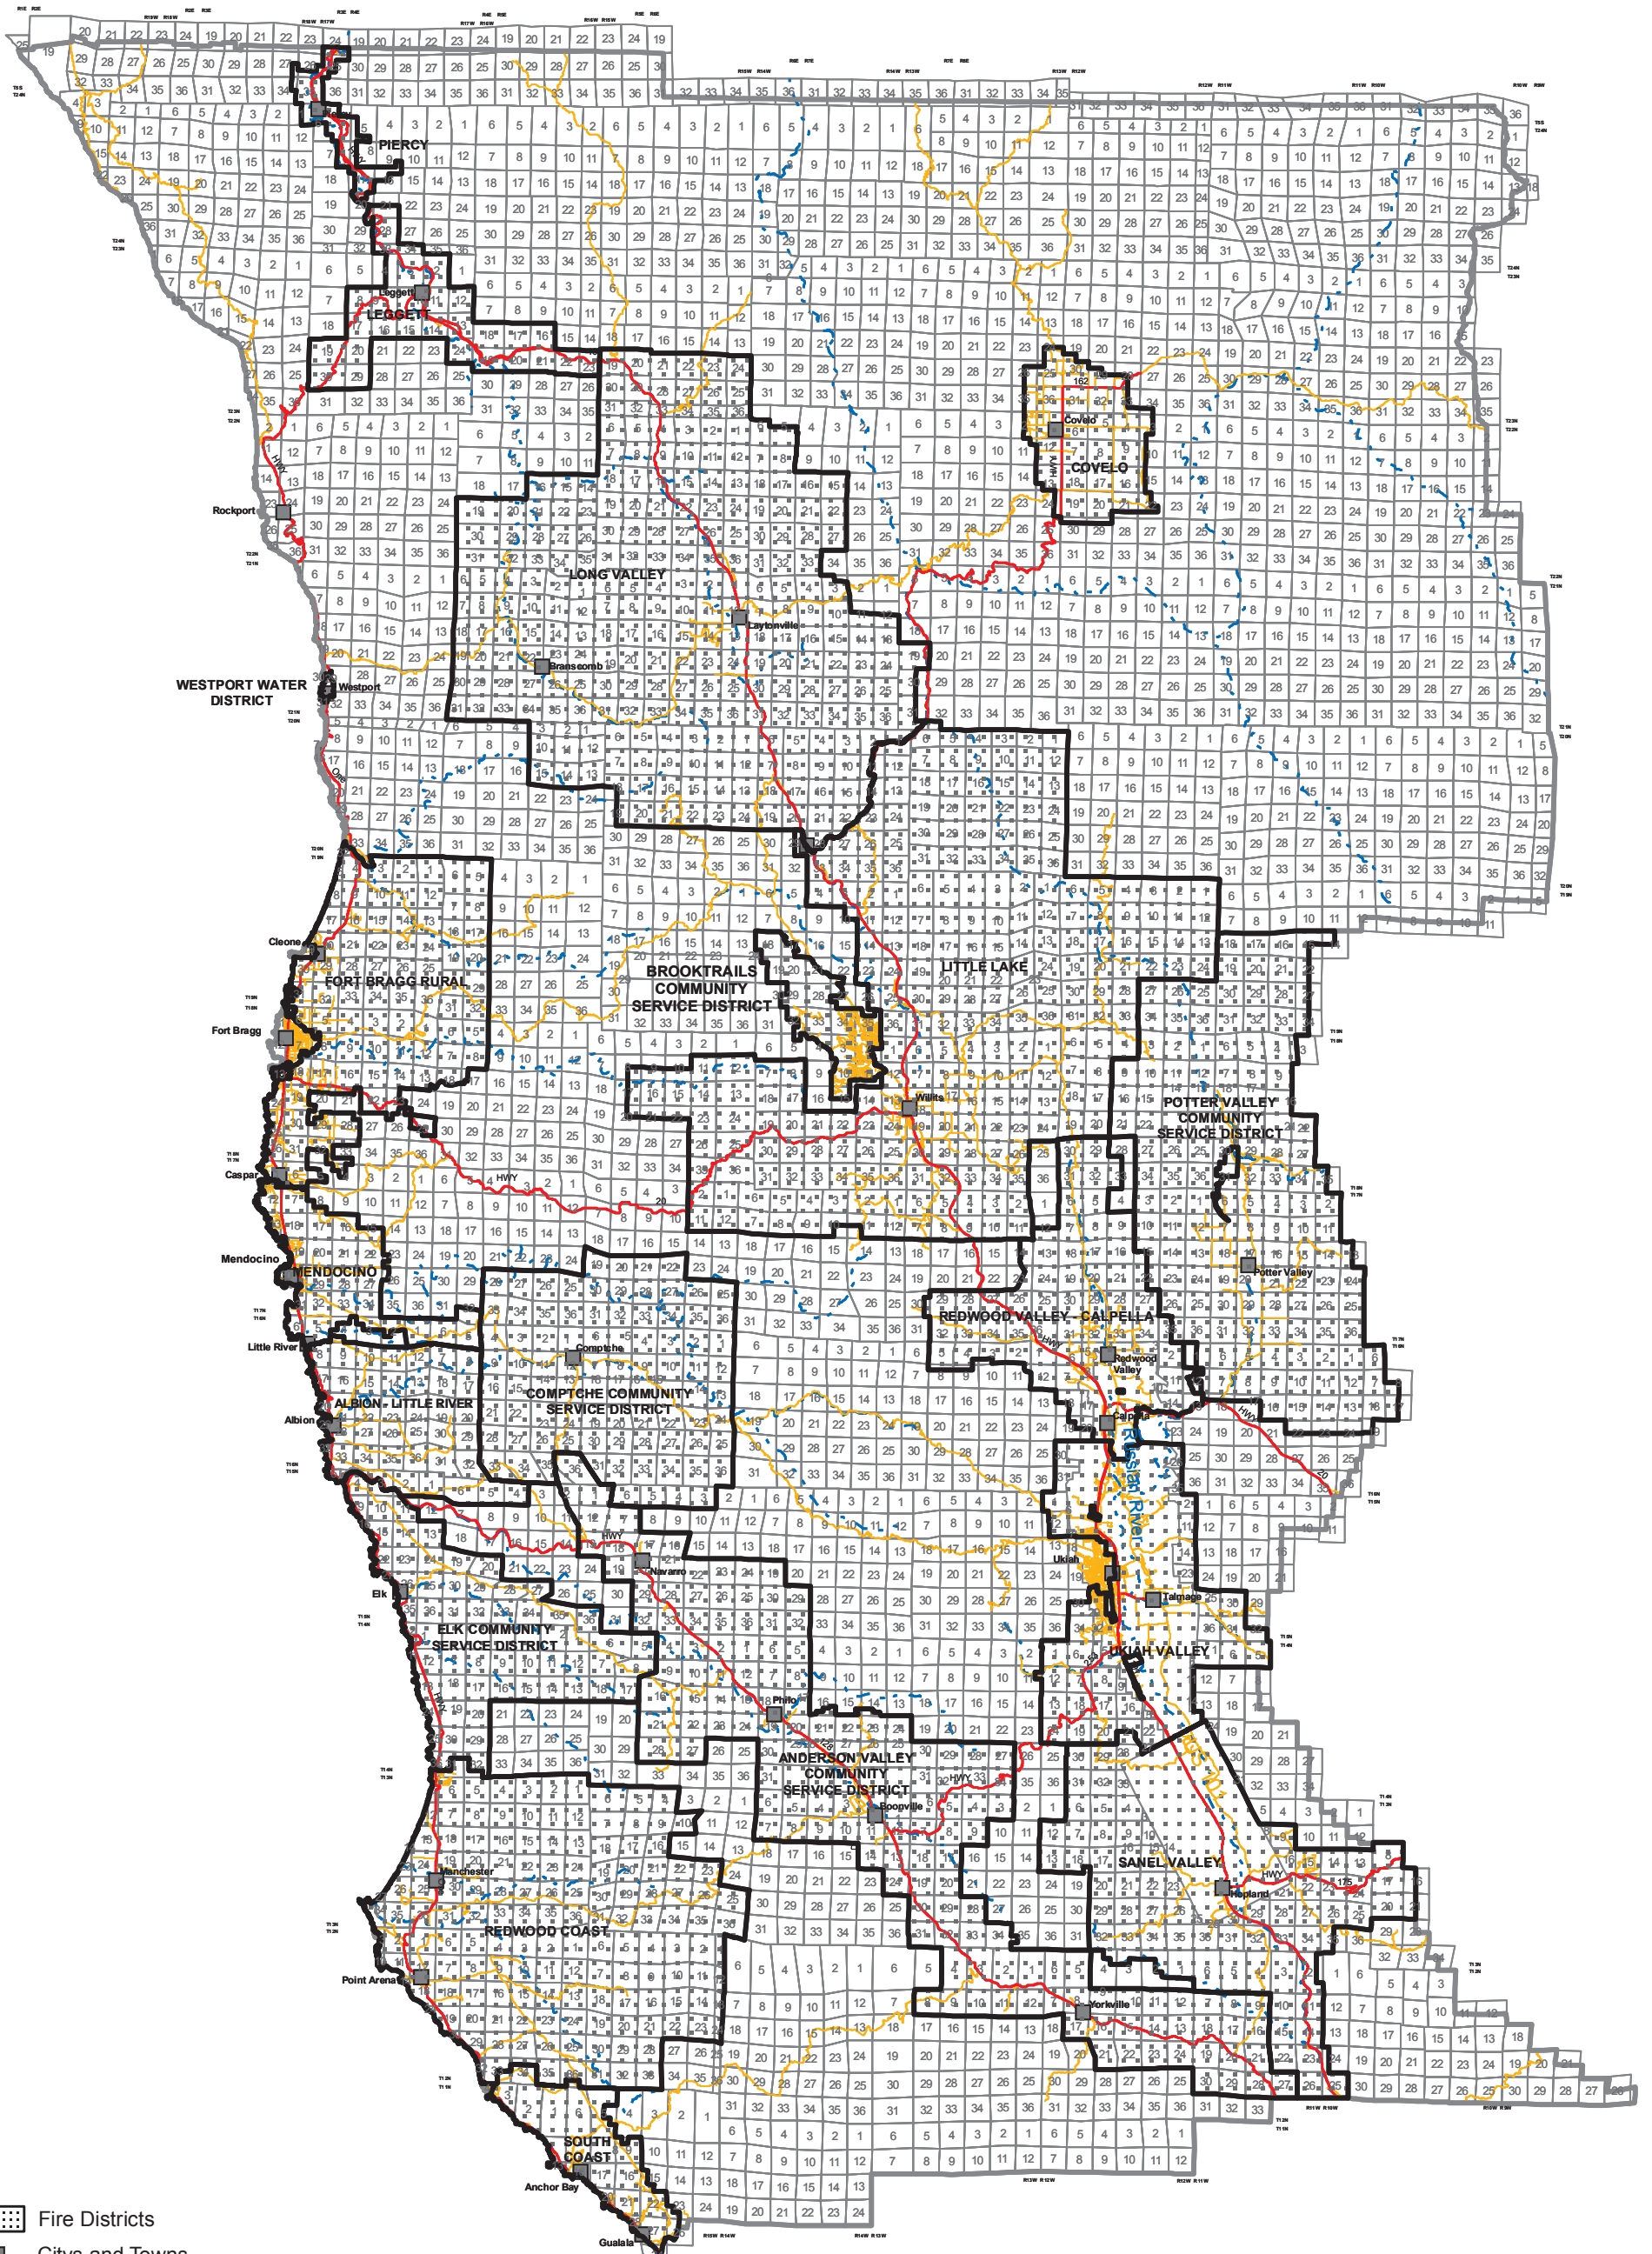

MENDOCINO COUNTY FIRE PROTECTION DISTRICTS

- Fire Districts
- Cities and Towns
- Highways
- Major Rivers